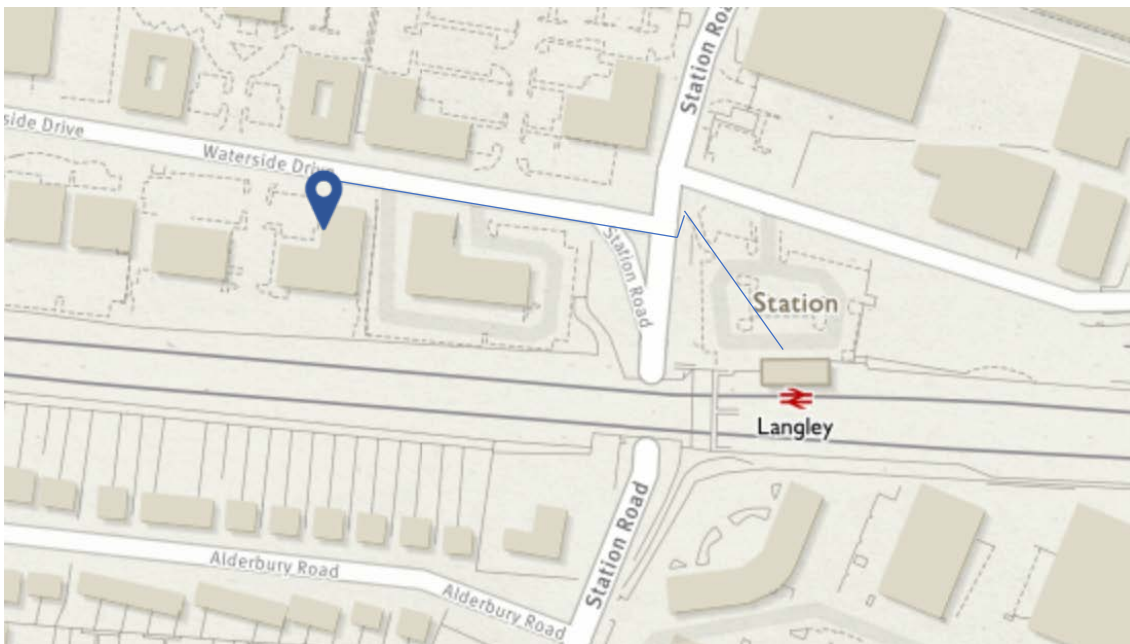

**1 Waterside Court
Waterside Drive
Langley
SLOUGH
SL3 6EZ
Tel: +44 (0)1895 431421**

Directions to Office

When turning into Waterside Drive, Waterside Court is the second entrance on your left (after Vestel). Please drive straight ahead to the parking spaces in front of the hedge and use any of the spaces marked "Storm".

If arriving by train, Langley Station is a 4-minute walk from the office. Exit the station through the ticket office, walk across the car park and cross Station Road into Waterside Drive. Waterside Court is the second entrance on your left

Location Map

<https://www.google.com/maps/contrib/116789043560910362244/photos/@51.5084897,-0.5442779,17z/data=!3m1!4b1!4m3!8m2!3m1!1e1>

www.storm-interface.com

STORM Interface is a trading name of Keymat Technology Ltd
Company Registration No. 1981733